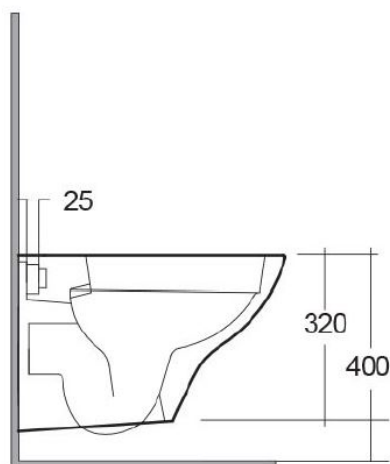

Pan Connections:

TSWC115: Convert to P trap.

Material

Vitreous china to BS 3402

Finish

Alpine White

Size

365W x 520L mm

Weight

19kg

Dimensions: All dimensions in mm tolerance $\pm 5\%$ for below 200mm and $\pm 3\%$ for above 200mm.