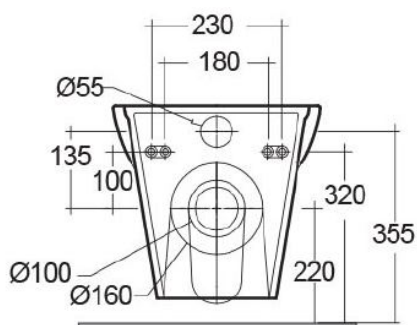

Pan Connections:

TSWC115: Convert to P trap.

Material

Vitreous china to BS 3402

Finish

Alpine White

Size

365W x 520L mm

Weight

19kg

Dimensions: All dimensions in mm tolerance $\pm 5\%$ for below 200mm and $\pm 3\%$ for above 200mm.