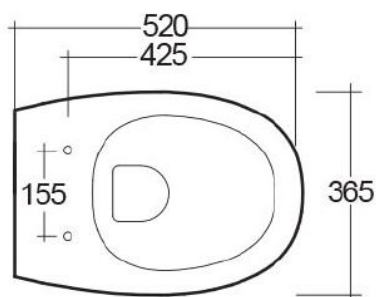

Pan Connections:

TSWC115: Convert to P trap.

Material

Vitreous china to BS 3402

Finish

Alpine White

Size

365W x 520L mm

Weight

19kg

Dimensions: All dimensions in mm tolerance $\pm 5\%$ for below 200mm and $\pm 3\%$ for above 200mm.